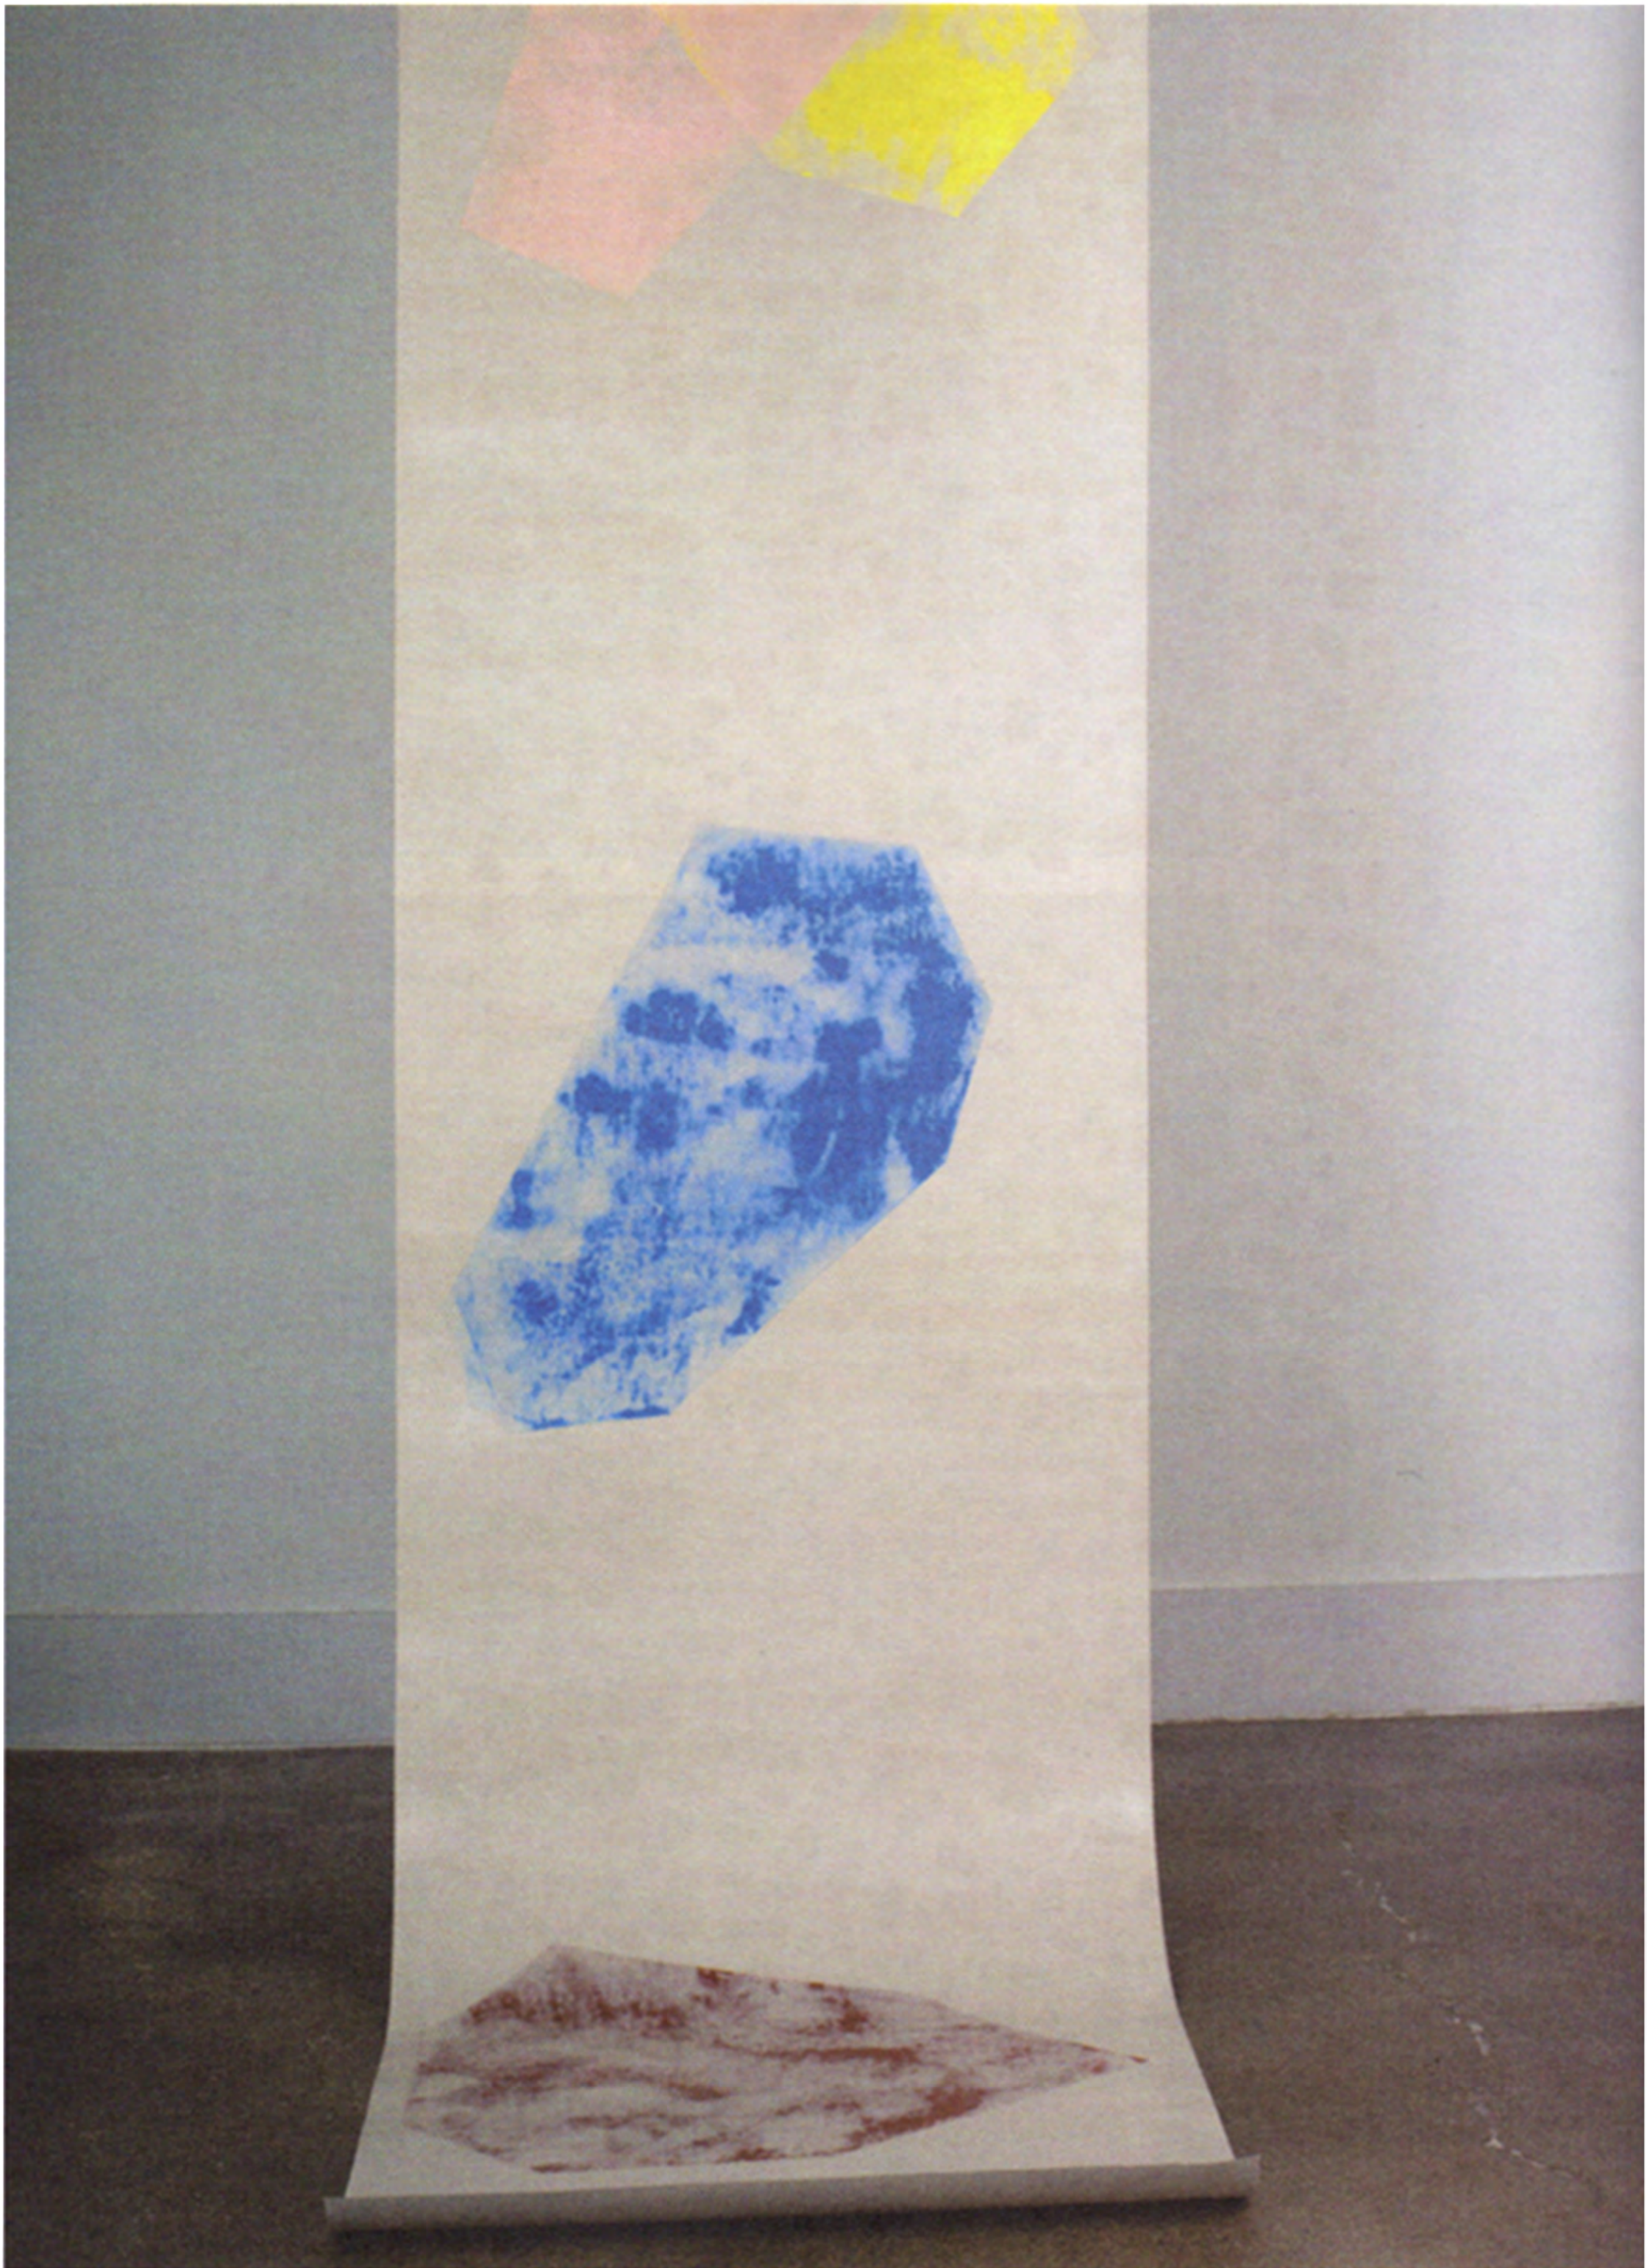

ALEJANDRO ARAVENA

SURFACE

ISSUE 130
AUGUST 2016

POWER 100

PHOTO: DANI VERNON

Brooklyn-based bespoke wallpaper studio Callidus Guild introduced the Aperion design for its new Meta Collection. The wallpaper is made of hand-applied marble plaster embedded or mounted with pigmented polygonal shapes.